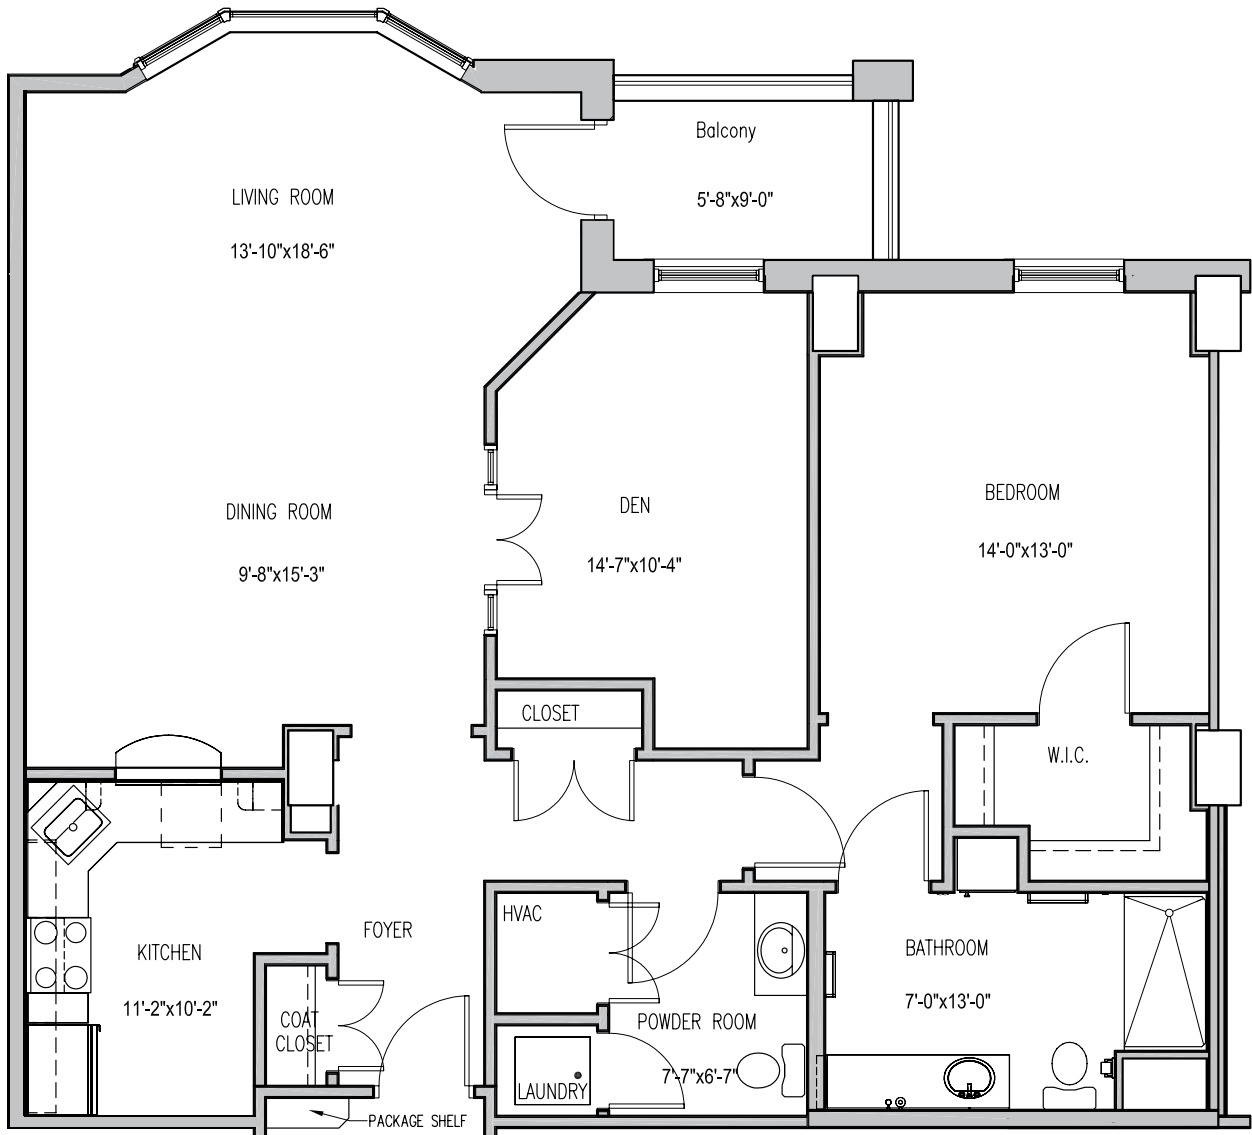

# FLOOR PLAN

## CONGRESSIONAL

One Bedroom, 1 1/2 Bath with Den  
1,250 Square Feet

THIS IS A SAMPLE FLOOR PLAN.

All dimensions approximate. Amenities, including the specific location of bathtubs and shower stalls, vary by apartment.