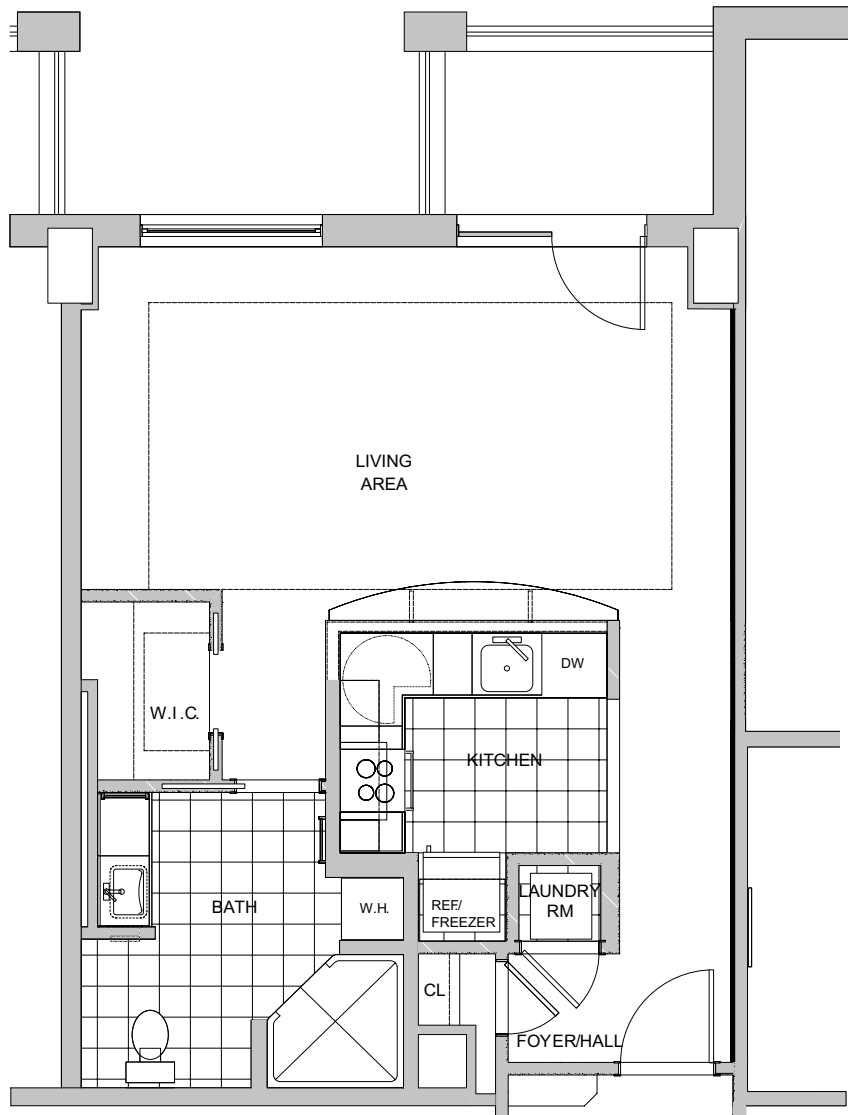

FLOOR PLAN

DUPONT

Studio, 1 Bath
549 Square Feet

THIS IS A SAMPLE FLOOR PLAN.

All dimensions approximate. Amenities, including the specific location of bathtubs and shower stalls, vary by apartment.

Ingleside at King Farm • 701 King Farm Blvd. • Rockville, MD 20850
tel: (240) 499-9019 • www.inglesidekingfarm.org