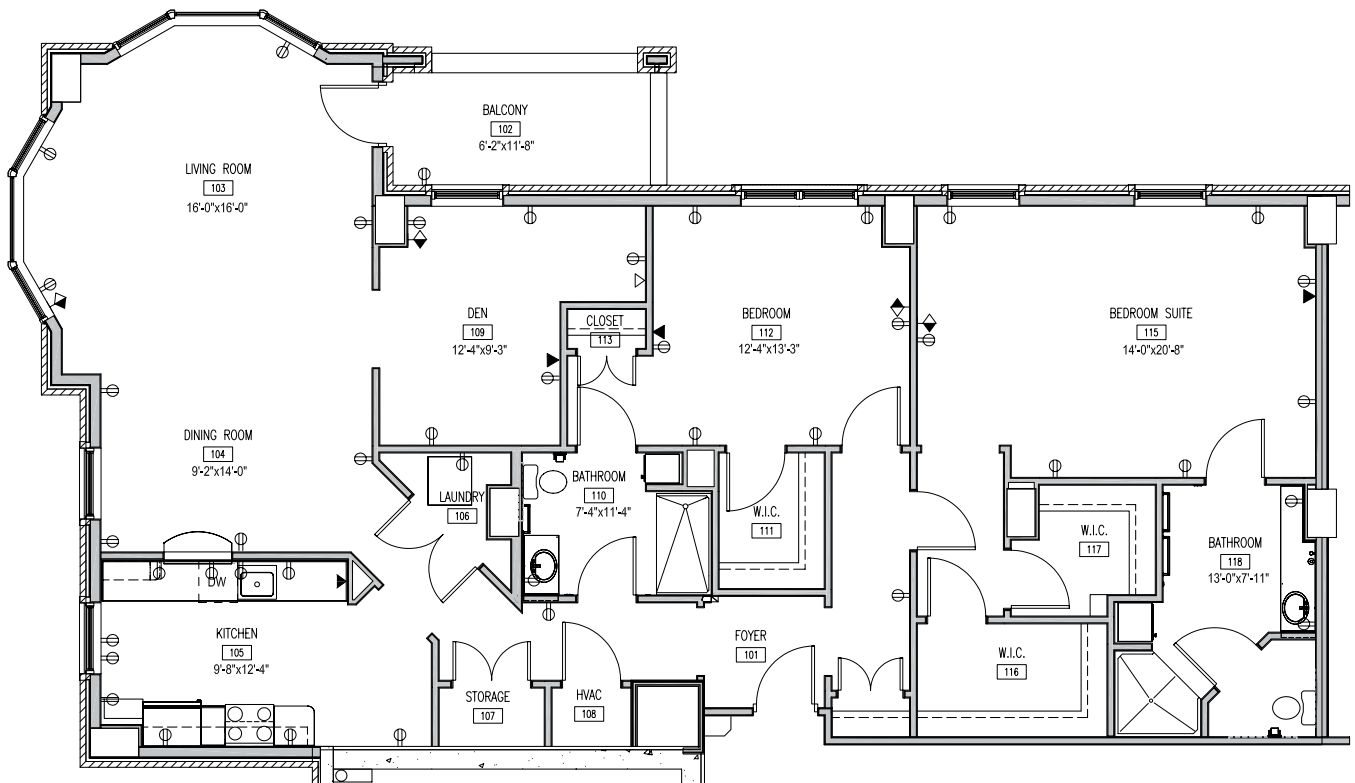

FLOOR PLAN

GEORGETOWN

Two Bedroom • Two Bath w/Den • Deluxe Corner
1894 square feet

THIS IS A SAMPLE FLOOR PLAN.

All dimensions approximate. Amenities, including the specific location of bathtubs and shower stalls, vary by apartment.