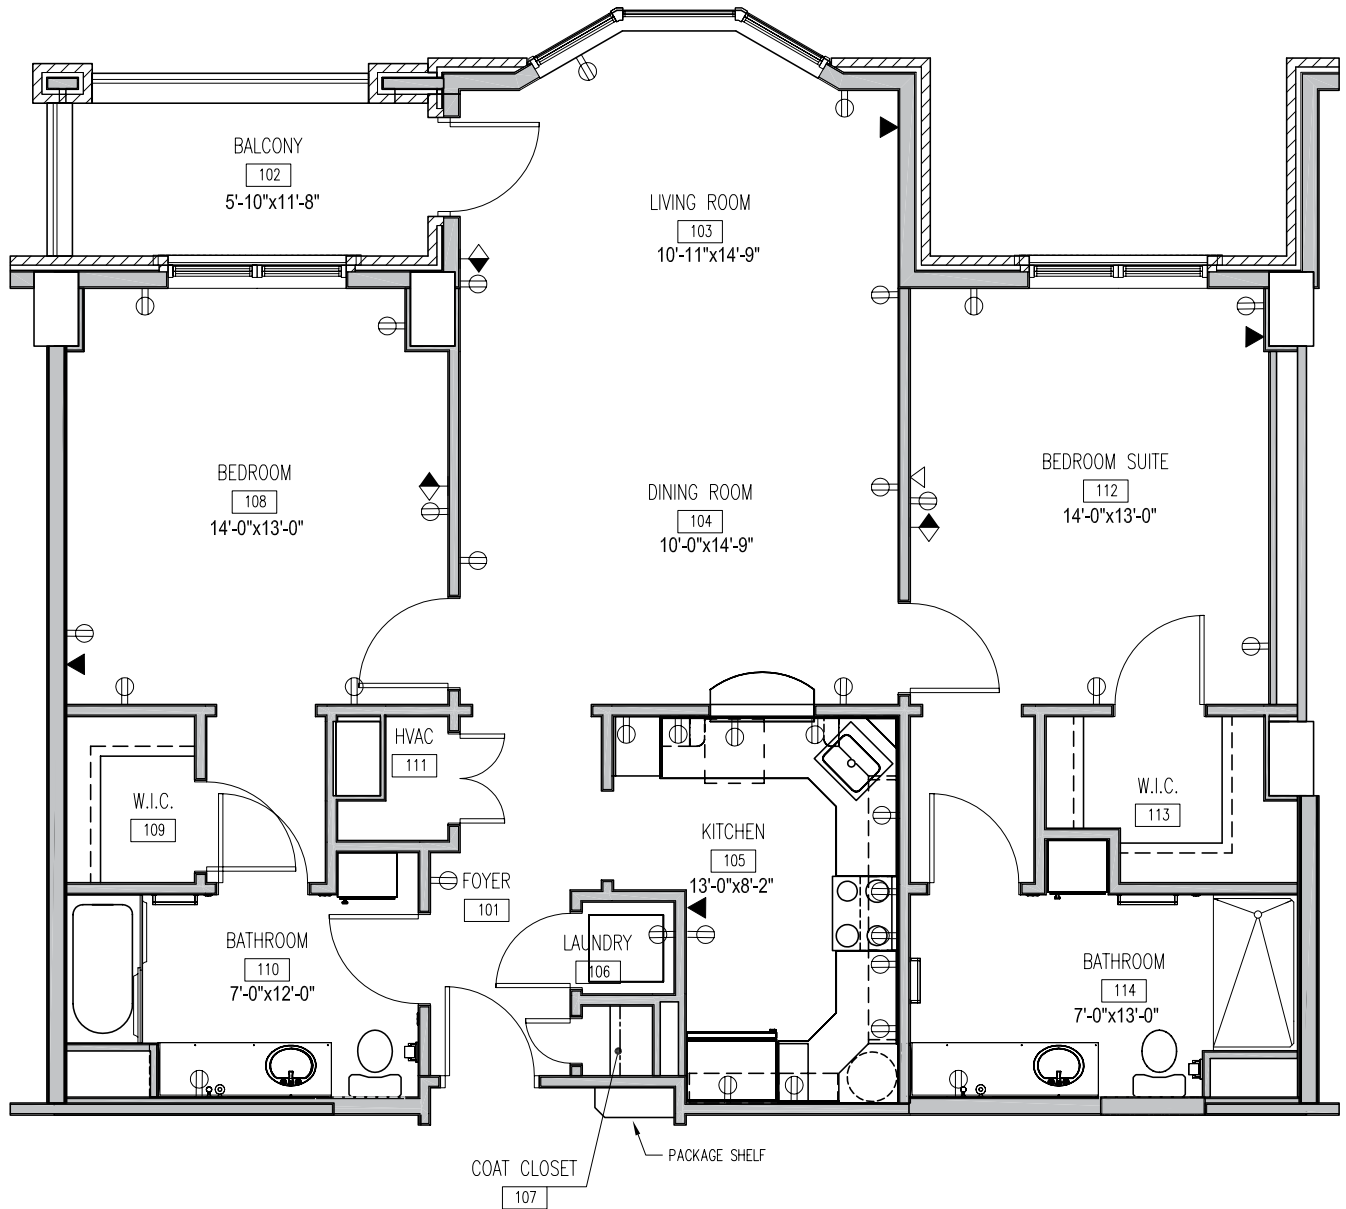

FLOOR PLAN

GROSVENOR

Two Bedroom • Two Bath
1244 square feet

THIS IS A SAMPLE FLOOR PLAN.

All dimensions approximate. Amenities, including the specific location of bathtubs and shower stalls, vary by apartment.