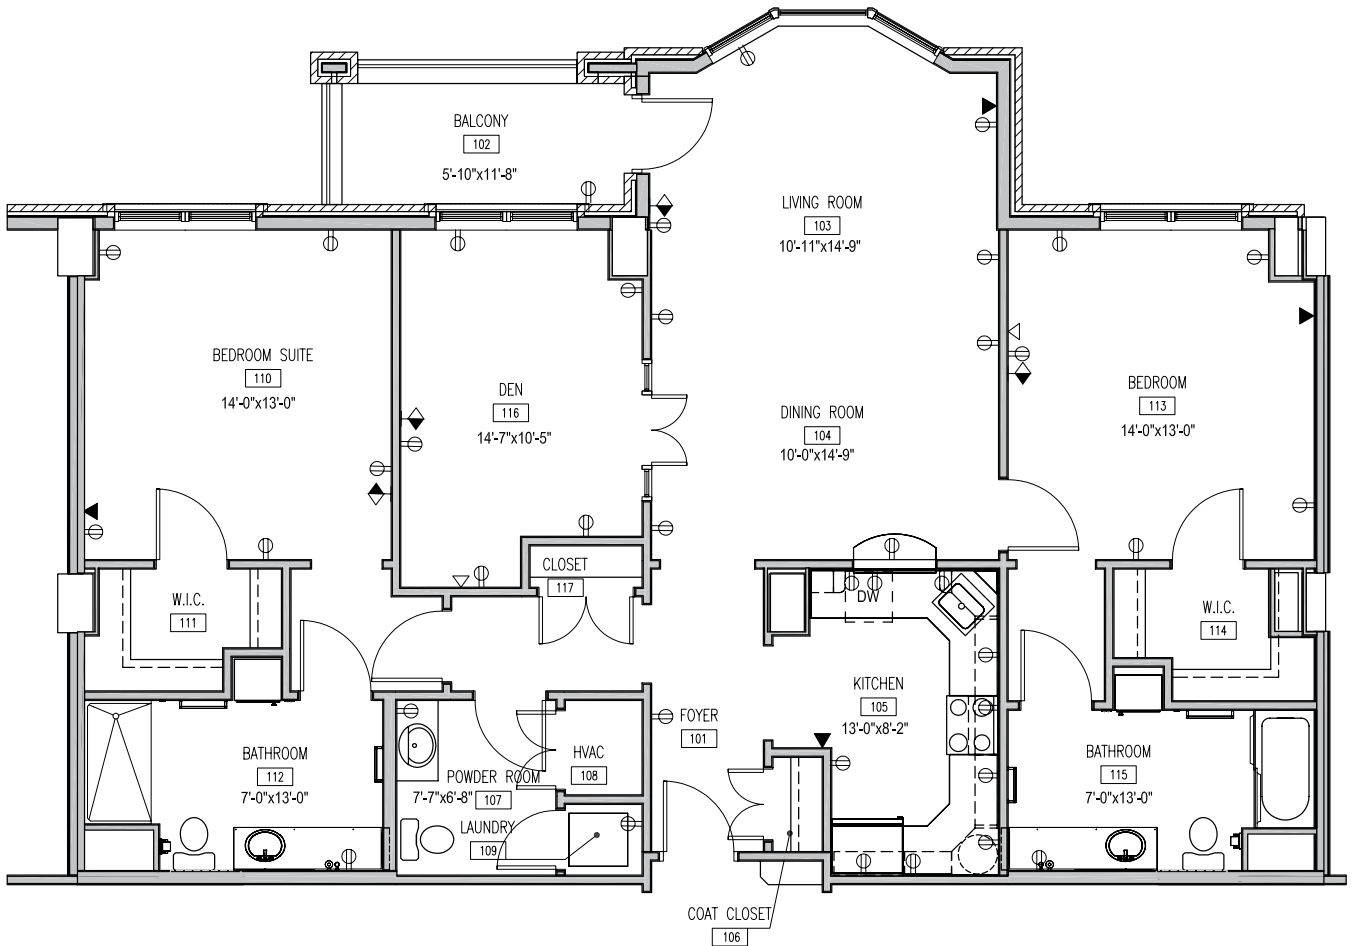

FLOOR PLAN

LAFAYETTE WITH A DEN

Two Bedroom • Two & 1/2 Bath w/Den
1542 square feet

THIS IS A SAMPLE FLOOR PLAN.

All dimensions approximate. Amenities, including the specific location of bathtubs and shower stalls, vary by apartment.