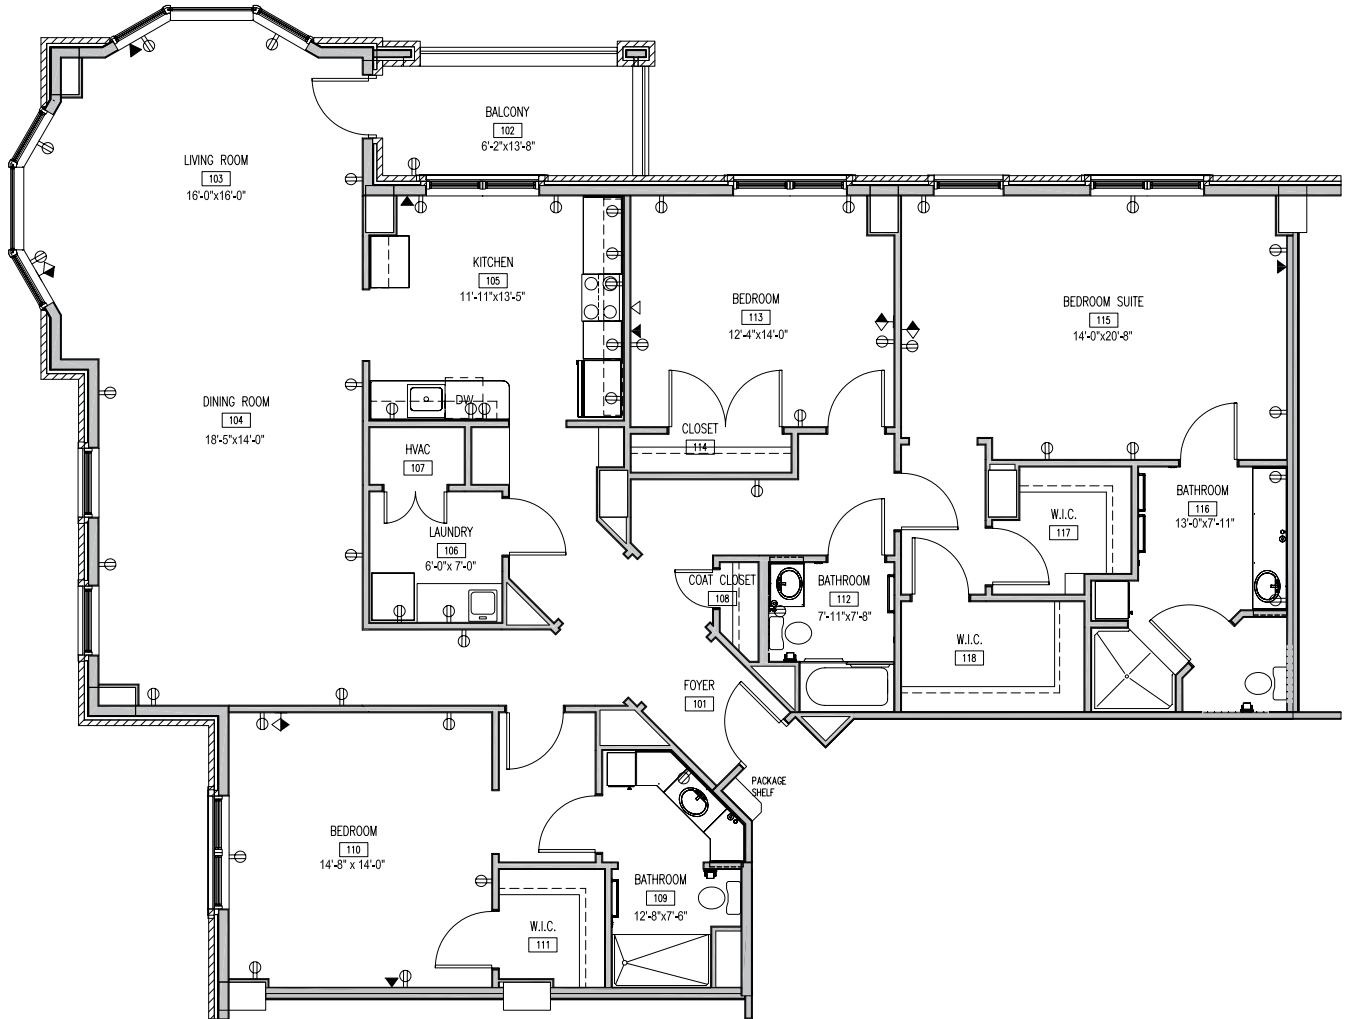

FLOOR PLAN

POTOMAC

Three Bedroom • Three Bath
2309 square feet

THIS IS A SAMPLE FLOOR PLAN.

All dimensions approximate. Amenities, including the specific location of bathtubs and shower stalls, vary by apartment.