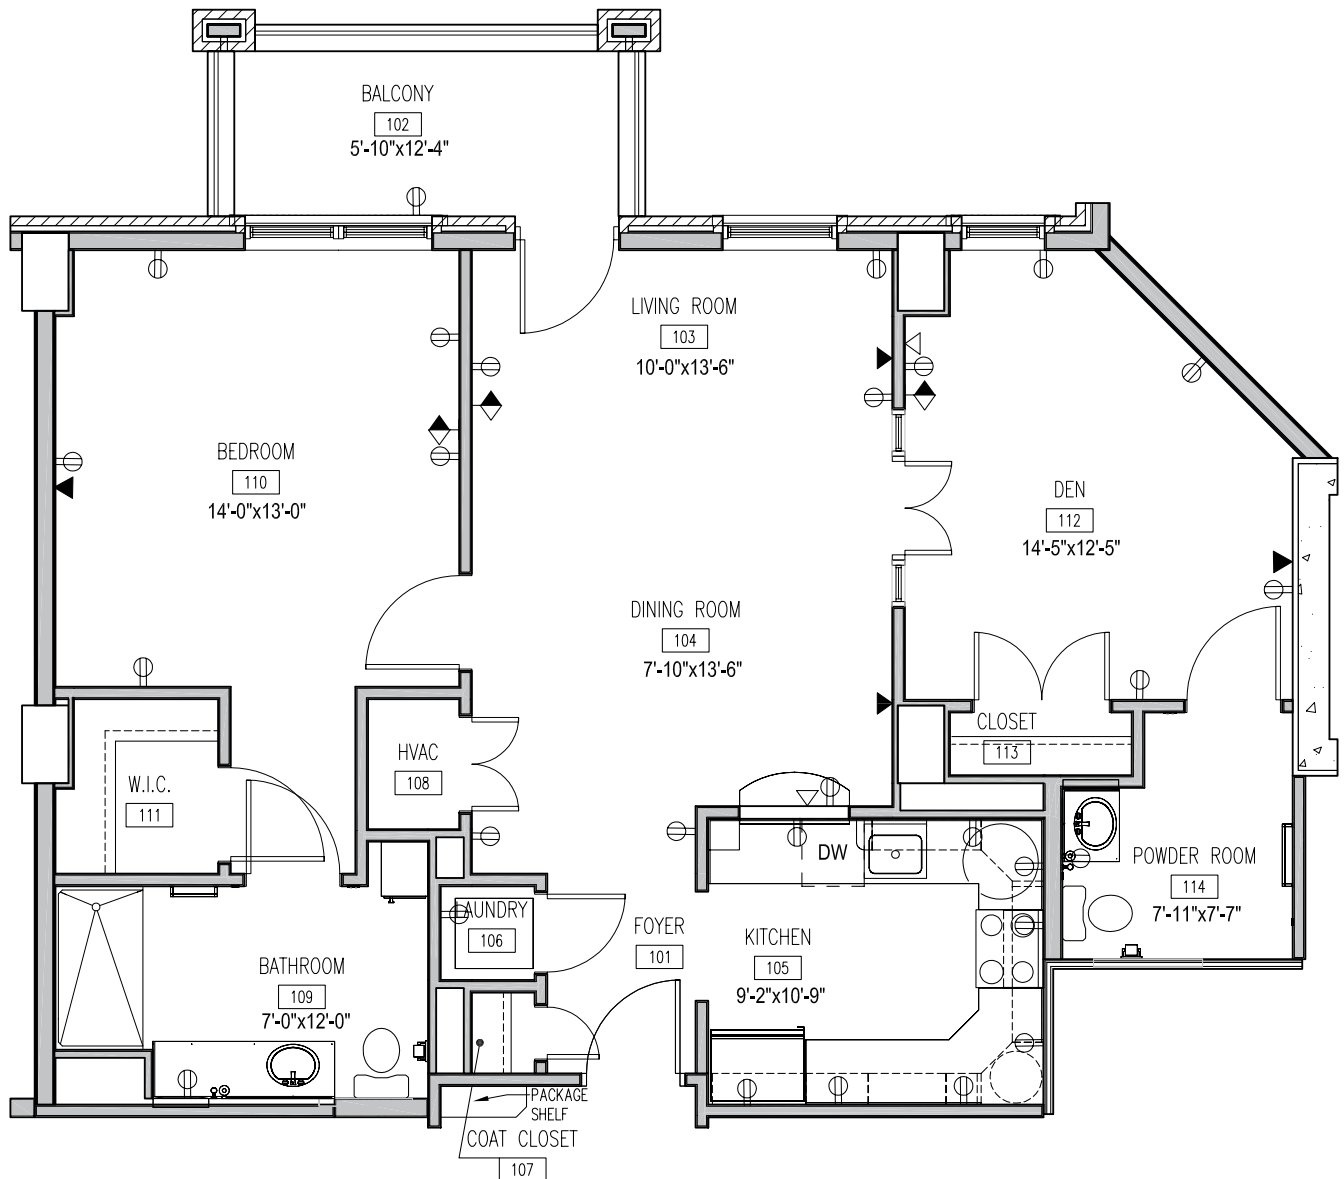

FLOOR PLAN

TAKOMA

One Bedroom • One & 1/2 Bath w/Den
1024 square feet

THIS IS A SAMPLE FLOOR PLAN.

All dimensions approximate. Amenities, including the specific location of bathtubs and shower stalls, vary by apartment.