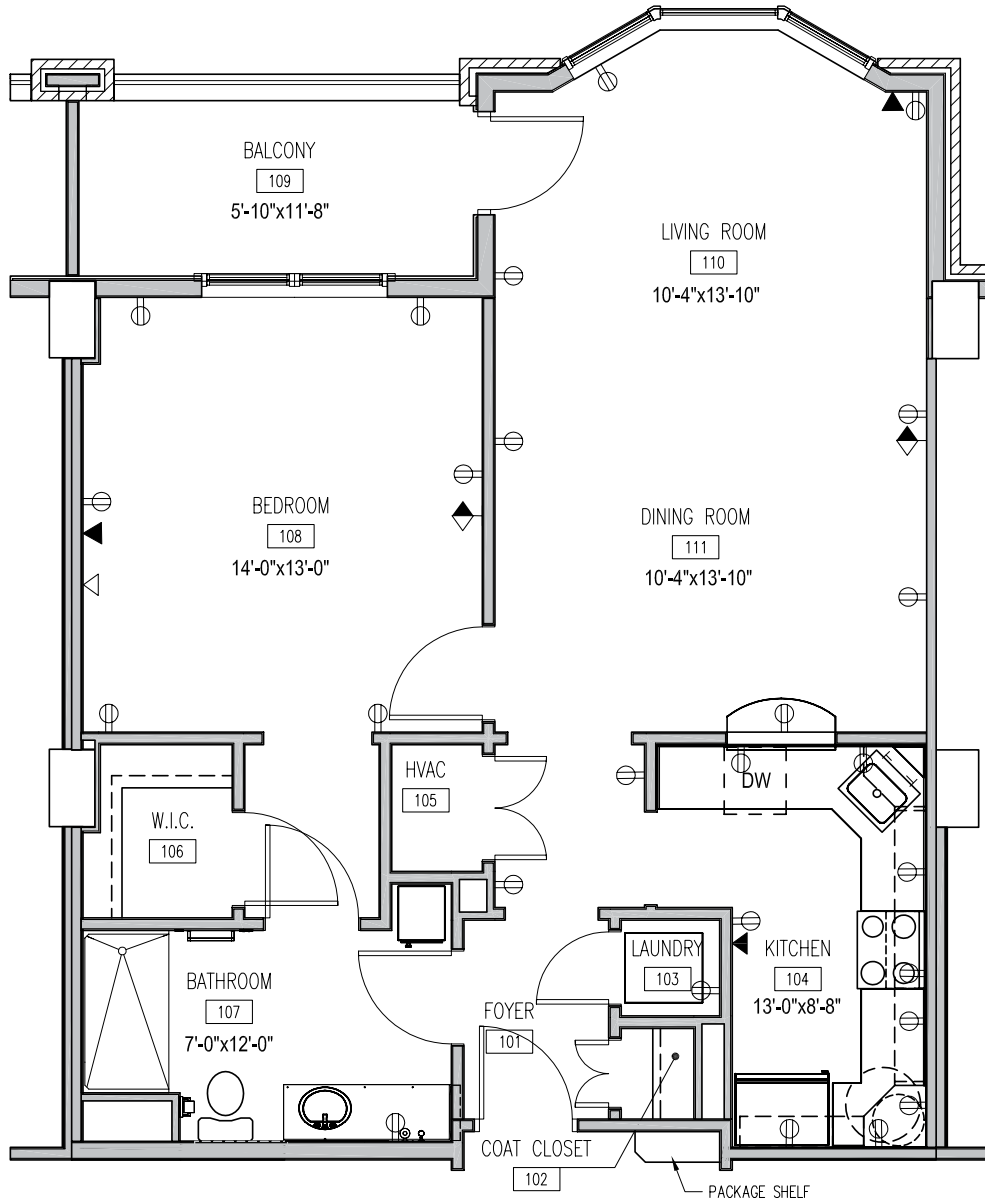

# FLOOR PLAN

## WOODLEY

One Bedroom • One Bath  
845 square feet

THIS IS A SAMPLE FLOOR PLAN.

All dimensions approximate. Amenities, including the specific location of bathtubs and shower stalls, vary by apartment.

Ingleside at King Farm • 701 King Farm Blvd. • Rockville, MD 20850  
tel: (240) 499-9019 • [www.inglesidekingfarm.org](http://www.inglesidekingfarm.org)